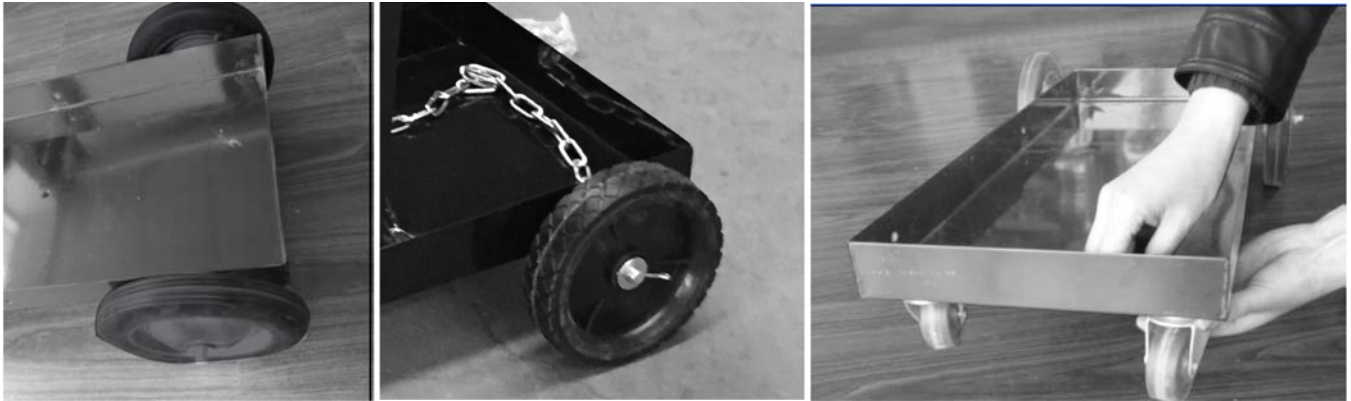

XK6216A

HITSAUSKÄRRY • SVETSVAGN • WELDING CART

Kokoonpano-ohje • Monteringsanvisning • Assembly instruction

Part #	Description	Qty.
1	Bottom Shelf	1
2	Wheel	2
3	Swivel Casters	2
4	Vertical Support Panel	1
5	Center Shelf	1
6	Top Shelf	1
7	Side Support Rail	2
8	Torch Assembly Brackets	2
9	Axle	1
10	Bolt 6×12mm	32