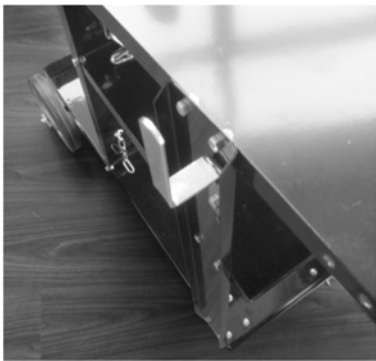

XK6216A

HITSAUSKÄRRY • SVETSVAGN • WELDING CART

Kokoonpano-ohje • Monteringsanvisning • Assembly instruction

Part #	Description	Qty.
1	Bottom Shelf	1
2	Wheel	2
3	Swivel Casters	2
4	Vertical Support Panel	1
5	Center Shelf	1
6	Top Shelf	1
7	Side Support Rail	2
8	Torch Assembly Brackets	2
9	Axle	1
10	Bolt 6×12mm	32