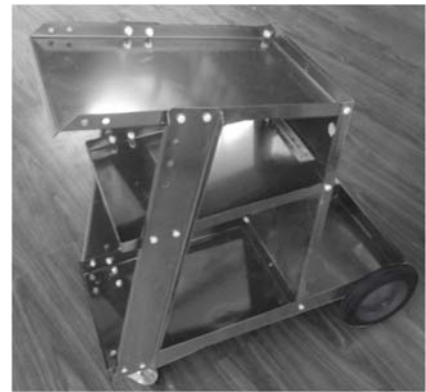

XK6216A

HITSAUSKÄRRY • SVETSVAGN • WELDING CART

Kokoonpano-ohje • Monteringsanvisning • Assembly instruction

Part #	Description	Qty.
1	Bottom Shelf	1
2	Wheel	2
3	Swivel Casters	2
4	Vertical Support Panel	1
5	Center Shelf	1
6	Top Shelf	1
7	Side Support Rail	2
8	Torch Assembly Brackets	2
9	Axle	1
10	Bolt 6×12mm	32